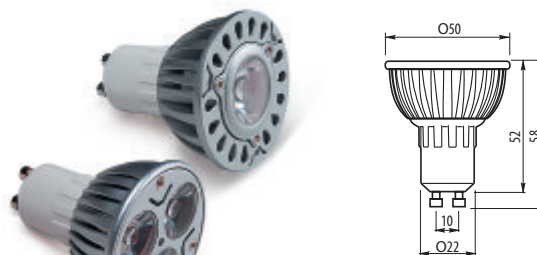

Żarówka Power LED

Index	Model	Moc	Gniazdo	O	Opak.
LD-PLGU01-3W	Power LED, 1 LED, 3W, 230V	1x3W	GU10	50	200
LD-PLGU03-1W	Power LED, 3 ledów, 1W, 230V	3x1W	GU10	50	200