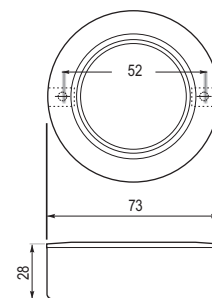

Oprawa punktowa zewnętrzna OPZ

Surface down light OPZ / Светильник наружный OPZ

Index: OM-OPZ000-..

Cechy produktu / Features / Характеристика товара:

- DC 12V
- 20 W
- IP20
- Źródło światła: JC / Light source: JC / Источник света: JC
- Gwint: G4 / Thread: G4 / Винт: G4