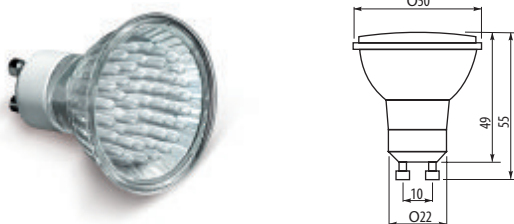

## Żarówka ledowa

Index	Model	Moc	Gniazdo	Średnica	Opak.
LD-GU1027-21	21 ledów, 230V 2700K	1,3W	GU10	50	200
LD-GU1040-21	21 ledów, 230V 4000K	1,3W	GU10	50	200
LD-GU1027-48	48 ledów, 230V 2700K	3W	GU10	50	200
LD-GU1040-48	48 ledów, 230V 4000K	3W	GU10	50	200
LD-GU1027-60	60 ledów, 230V 2700K	4W	GU10	63	200
LD-GU1040-60	60 ledów, 230V 4000K	4W	GU10	63	200