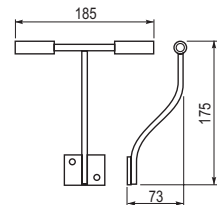

Wysięgnik halogenowy WH-90

Halogen lamp WH-90 / Галогеновые светильники «Дуга» WH-90

Index: OM-WH9000-...
(color)

Cechy produktu / Features / Характеристика товара:

- DC 12V
- 2 x 20W
- Źródło światła: JC / Light source: JC / Источник света: JC
- IP20

stal / steel / сталь

material

color