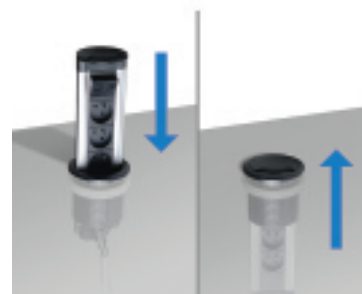

Przedłużacz wpuszczany do biurka

Index: AE-BPW001-00

Teleblock for desk / Удлинитель для офиса

Cechy produktu / Features / Характеристика товара:

- Najlepszy sposób na efektywne wykorzystanie przestrzeni na biurku. Przedłużacz montowany jest w otworze w biurku. W pozycji wyjściowej jest całkowicie schowany pod biurkiem. W łatwy sposób możemy wysunąć go nad biurko, umożliwiając łatwe podłączenie m.in. wtyczki do prądu lub kabla telefonicznego/sieciowego.

The best way for efficient use of space on your desk. Extender is mounted in a hole in the desk. The starting position is completely hidden under the desk. We can easily pull it out (extension cord) over the desk, enabling easier connection of a power plug or telephone / network cable.

Лучший способ эффективного использования пространства на письменном столе. Удлинитель встраивается в отверстие в столе. В исходной позиции он полностью спрятан под столом. Легко можно вынуть его из-под стола, позволяя легко подключить к сетевым разъемам или к сетевому/телефонному кабелю

- Produkt nagrodzony tytułem HIT PRODUKCJI MEBLI 2011 w plebiscycie prestiżowego magazynu branżowego
- Product awarded with the HIT OF FURNITURE PRODUCTION 2011 title in a prestigious trade magazine plebiscite.
- Towar nagradzen znakiem ХИТ ПРОДУКЦИИ МЕБЕЛИ 2011 в рубрике престижного отраслевого журнала

aluminium / алюминий
tworzywo / plastic / пластмасса

Sensor ruchu

Index: AE-WBEZD.-10
(model)

Motion sensor / Датчик движения

Cechy produktu / Features / Характеристика товара:

- Zakres działania: 5cm - 10cm / Scope of operations 5-10 m / Радиус действия 5-10 см
- Maksymalnie 180W / Max 180W / Максимально 180W
- Dwie wersje: