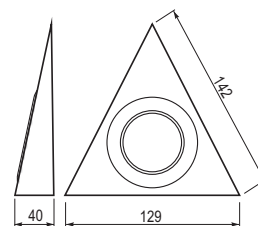

Oprawa punktowa trójkątna OPT-20

Triangle light OPT-20 / Светильник треугольный OPT-20

Index: OM-OPT200-...
(color)

Cechy produktu / Features / Характеристика товара:

- DC 12 V
- 20 W
- IP20
- Źródło światła: JC / Light source: JC / Источник света: JC
- Gwint: G4 / Thread: G4 / Винт: G4