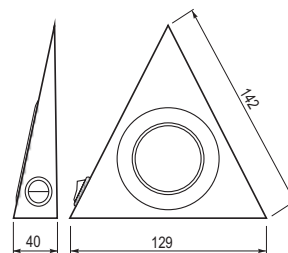

Cechy produktu / Features / Характеристика товара:

- DC 12 V
- 20 W
- IP20
- Źródło światła: JC / Light source: JC / Источник света: JC
- Gwint: G4 / Thread: G4 / Винт: G4