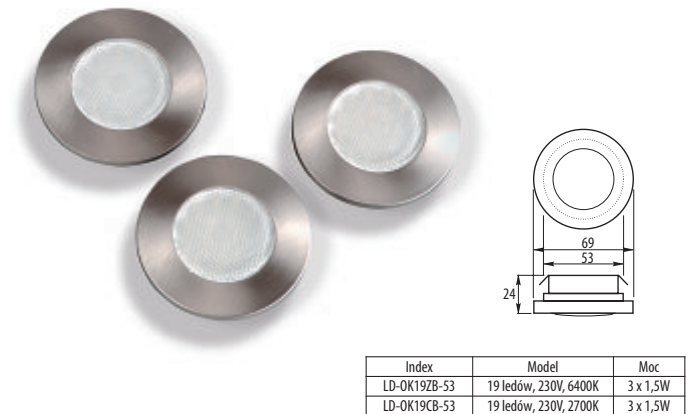

Zestaw 3 opraw Bilbao

Index	Model	Moc
LD-OK19ZB-53	19 ledów, 230V, 6400K	3 x 1,5W
LD-OK19CB-53	19 ledów, 230V, 2700K	3 x 1,5W